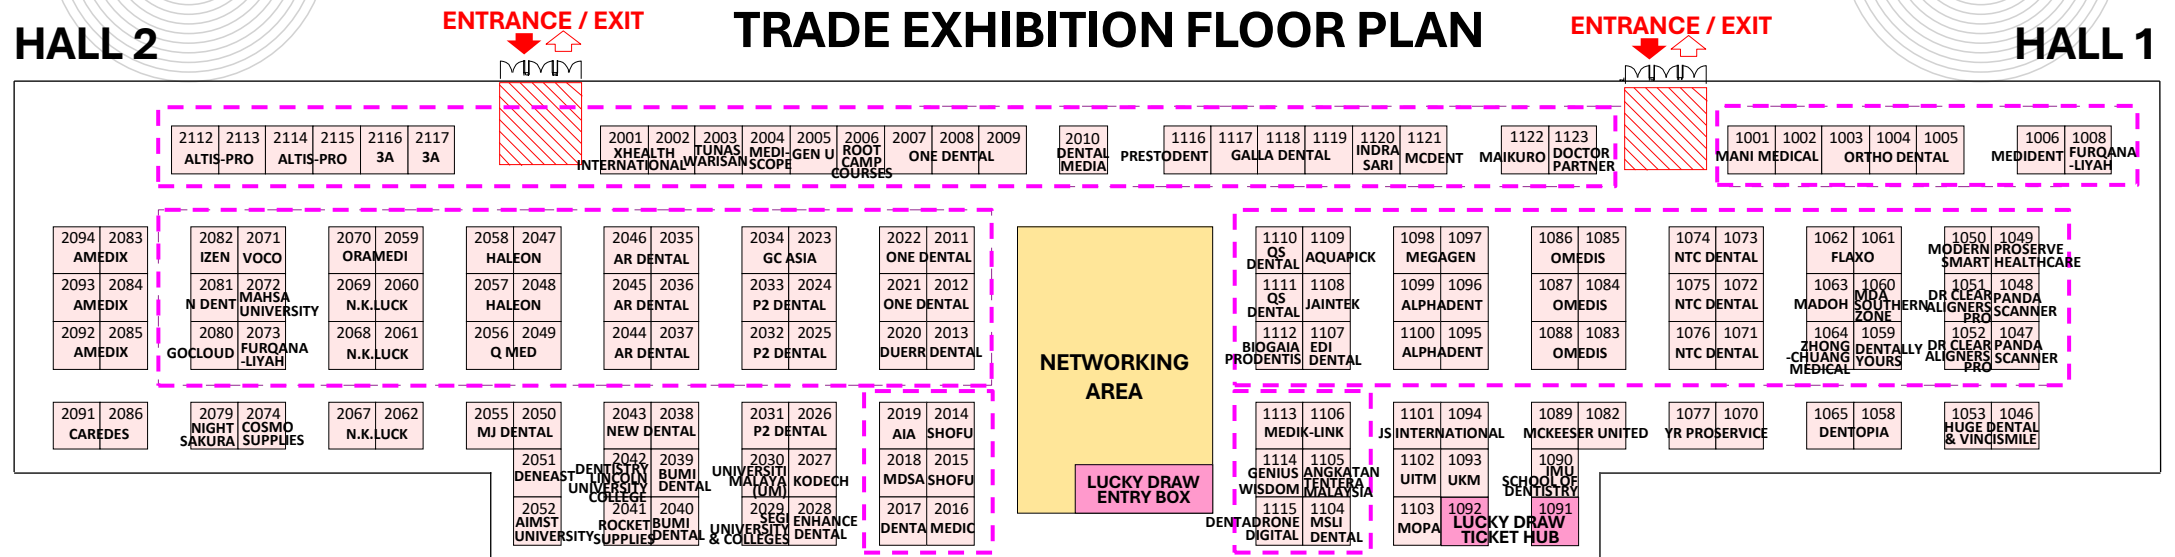

32nd SCOTE

MDA Scientific Convention and Trade Exhibition

HALL 1 – HALL 2, GROUND FLOOR, KUALA LUMPUR CONVENTION CENTRE (KLCC)
17th JANUARY 2025 – 19th JANUARY 2025

NETWORKING AREA: OPEN FOR EXHIBITORS AND VISITORS. LIGHT SNACKS, COFFEE AND TEA AVAILABLE.

TOTAL = 159 BOOTHS