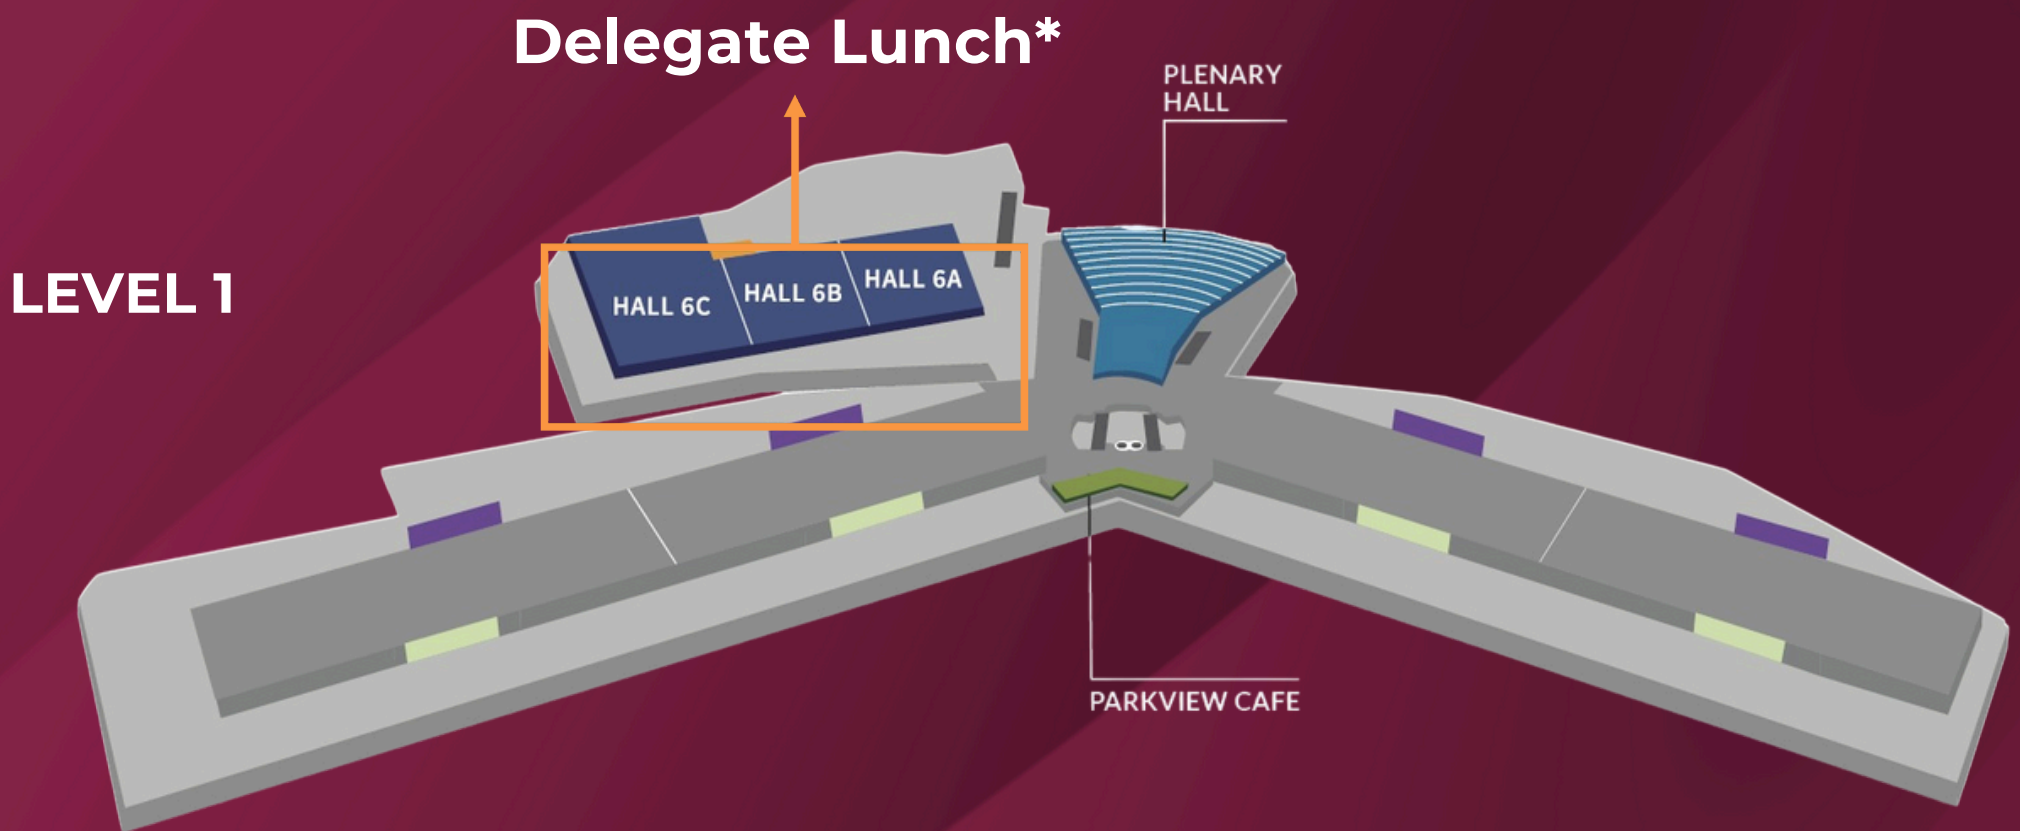

9.00 AM - 12.00 PM

MEETING ROOM 305,
KUALA LUMPUR CONVENTION CENTRE (KLCC)

Organiser

HALCON

Gold Sponsor

MALAYSIAN DENTAL ASSOCIATION

33rd SC^oTE
MDA Scientific Convention and Trade Exhibition

SCATE 2026 FLOOR PLAN: SCIENTIFIC SESSION

LEVEL 4

SCATE 2026 FLOOR PLAN: EXHIBITION HALL

LEVEL 3

Organiser

HALCON

Gold Sponsor

*Accessible via lift, staircase, or escalator

MALAYSIAN
DENTAL
ASSOCIATION

33rd SC^oTE
MDA Scientific Convention
and Trade Exhibition

SCATE 2026 **FLOOR PLAN:
DELEGATE LUNCH**

Organiser

HALON

Gold Sponsor

*Accessible via lift, staircase, or escalator