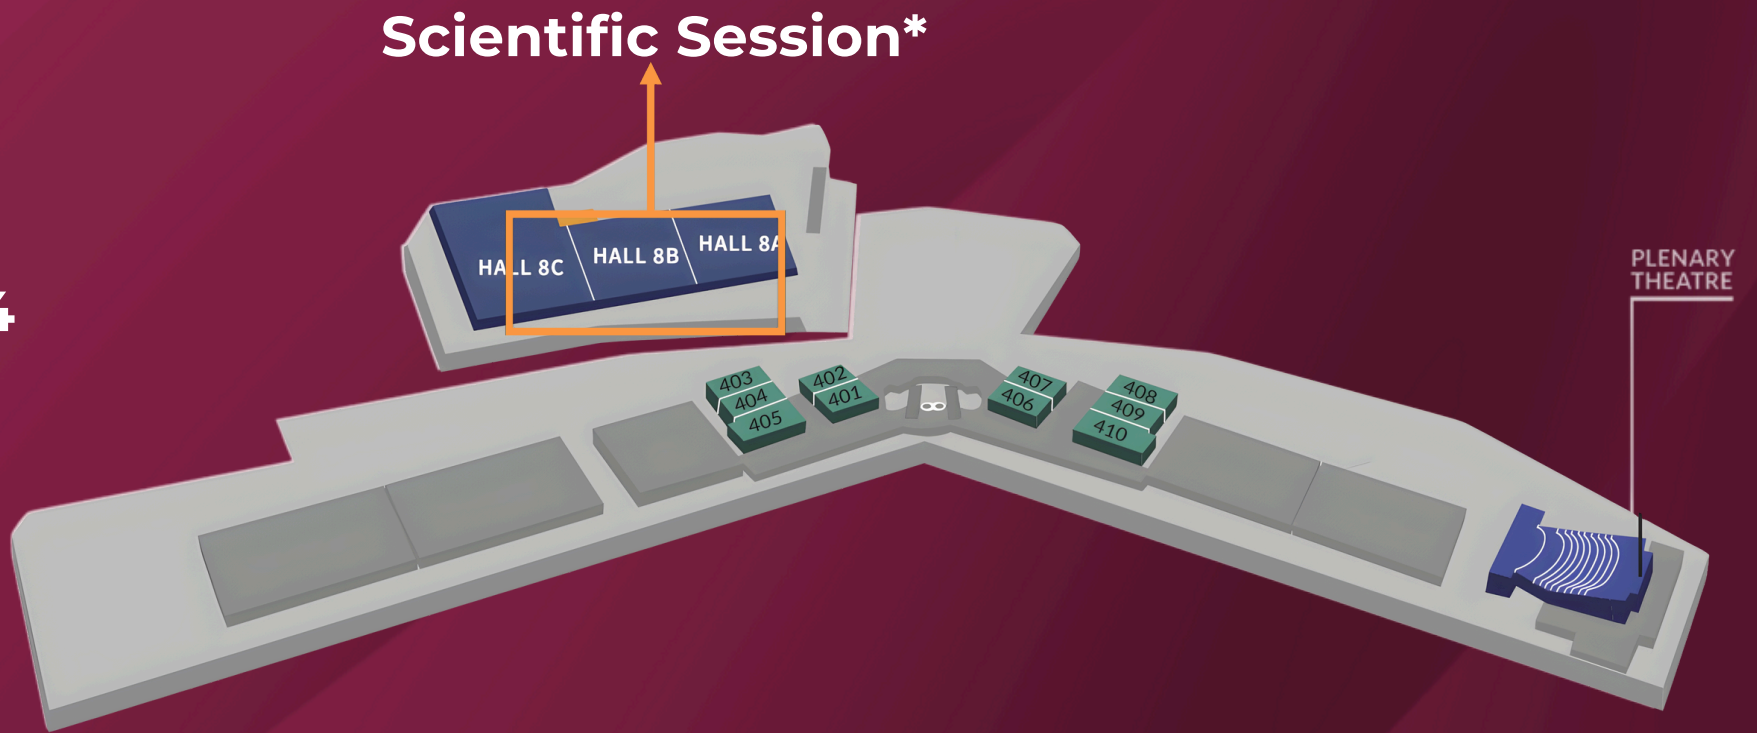

5.00PM - 6.00PM

TRADE EXHIBITION @ EXHIBITION HALL 7A, 7B & 7C (LEVEL 3)

KKM:

Radiation Protection Officer Requirement in Private Dental Clinic

*TBC

9.00 AM - 12.00 PM

CONFERENCE HALL 8B,
LEVEL 4

Hands-On Masterclass: Shape & Shine
Mastering Direct Veneers and Diastema Closure with Composite Artistry
By Dr. Paulo Monteiro

9.00 AM - 12.00 PM

MEETING ROOM 305,
KUALA LUMPUR CONVENTION CENTRE (KLCC)

Organiser

HALCON

Gold Sponsor

MALAYSIAN DENTAL ASSOCIATION

33rd SC^oTE
MDA Scientific Convention and Trade Exhibition

SCATE 2026 FLOOR PLAN: SCIENTIFIC SESSION

LEVEL 4

SCATE 2026 FLOOR PLAN: EXHIBITION HALL

LEVEL 3

Organiser

HALCON

Gold Sponsor

*Accessible via lift, staircase, or escalator

MALAYSIAN
DENTAL
ASSOCIATION